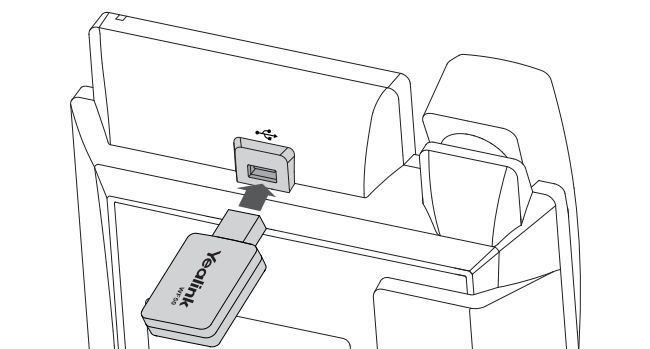

### Specifications

- > Network Standard: IEEE 802.11 a/n/ac, IEEE 802.11 b/g/n
- > Transmission Rate:
  - 5GHz:
    - 11ac: Up to 433Mbps(dynamic)
    - 11n: Up to 150Mbps(dynamic)
    - 11a: Up to 54Mbps(dynamic)
  - 2.4GHz:
    - 11n: Up to 150Mbps(dynamic)
    - 11g: Up to 54Mbps(dynamic)
    - 11b: Up to 11Mbps(dynamic)
- > Frequency Range: 2.4GHz/5GHz
- > OS Support: Linux, Android
- > Antenna Type: Integrated
- > Security: WEP, WPA/WPA2,WPA-PSK/WPA2-PSK, WPA2-Enterprise
- > Interface: USB 2.0
- > Operating Voltage: 5.0 V DC  $\pm$ 5%
- > Operating Voltage: 5.0 V DC  $\pm$ 5%
- > Dimensions (L\*W\*H): 52mm\*27mm\*8mm