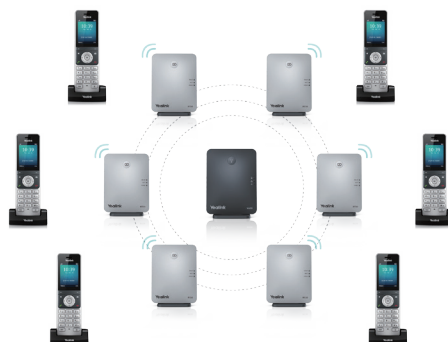

Compliance

IC: 10741A-RT30

Digitel Europe Ltd

Communications Centre, 1 Ivy Street, Priory Industrial Estate, Birkenhead, Wirral CH41 5EE

Tel: 0151 650 0065 ♦ Fax: 0151 650 1162 ♦ Web: www.digitaleurope.co.uk ♦ Mail: mail@digitaleurope.co.uk